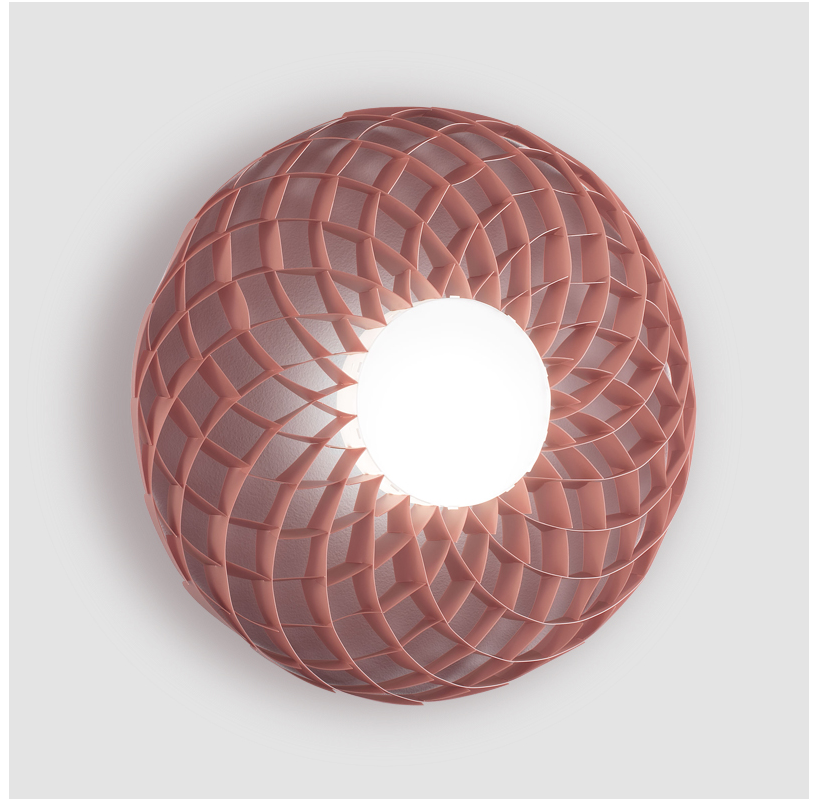

PROJECT
TYPE
SPECIFIER
QUANTITY
DATE

DAHLIA SURFACE

D62037-

base number   Finish
Options

1. To build a product code in our configurator select the specify button on the base model # product page
2. To build a manual product code on this datasheet choose from the options listed below in blue font and add the suffix to the base model #

GENERAL

Series: Dahlia
Brand: Linea Zero
Division: Design
Mounting Type: Surface
Mounting Location: Wall / Ceiling
Subcategory: Ambient

PHYSICAL

Shape: Abstract
Diameter (mm): 980
Diameter (in): 38 ⁹/₁₆
Height (mm): 170
Height (in): 6 ¹¹/₁₆
Light Distribution: Downlight
Diffuser: Polilux™ Shade - See Finish Options
Fixture Finish: WHI / SIL / NGD / COP / PKM
Fixture Material: Polilux™/ Metal holder

ELECTRICAL

Number of Lamps: 7
Lamp Type: LED Retrofit
Lamp Shape: GX53
Bulb Included: Bulb Not Included
Max. Wattage Per Lamp (W): 6.5
Lamp Base: GX53
Input Voltage (V): 120

LED

OPTICAL

RATINGS AND CERTIFICATIONS

Certified By: Certified for North American Standards
IP rating: IP20