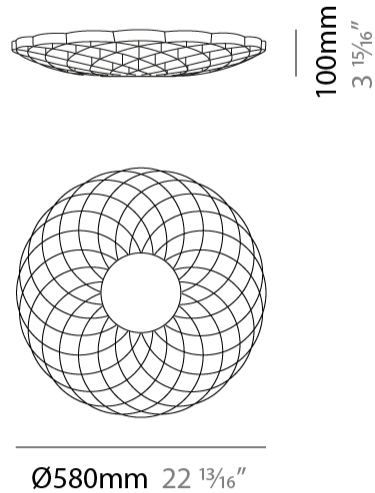

DAHLIA SURFACE

D62038-

base number   Finish
Options

1. To build a product code in our configurator select the specify button on the base model # product page
2. To build a manual product code on this datasheet choose from the options listed below in blue font and add the suffix to the base model #

GENERAL

Series: Dahlia
Brand: Linea Zero
Division: Design
Mounting Type: Surface
Mounting Location: Wall / Ceiling
Subcategory: Ambient

PHYSICAL

Shape: Abstract
Diameter (mm): 580
Diameter (in): 22 ¹³/₁₆
Height (mm): 100
Height (in): 3 ¹⁵/₁₆
Light Distribution: Downlight
Diffuser: Polilux™ Shade - See Finish Options
[Fixture Finish: WHI / SIL / NGD / COP / PKM](#)
Fixture Material: Polilux™/ Metal holder

ELECTRICAL

Number of Lamps: 3
Lamp Type: LED Retrofit
Lamp Shape: GX53
Bulb Included: Bulb Not Included
Max. Wattage Per Lamp (W): 6.5
Lamp Base: GX53
Input Voltage (V): 120

LED

OPTICAL

RATINGS AND CERTIFICATIONS

Certified By: Certified for North American Standards
IP rating: IP20

PROJECT
TYPE
SPECIFIER
QUANTITY
DATE