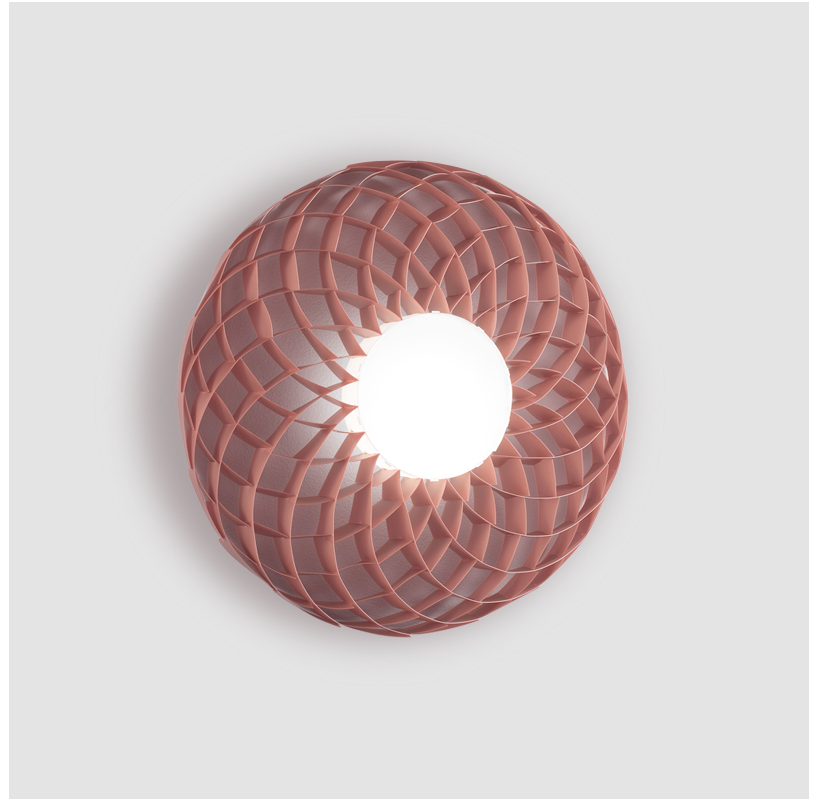

DAHLIA SURFACE

D62038-

base number   Finish
Options

1. To build a product code in our configurator select the specify button on the base model # product page
2. To build a manual product code on this datasheet choose from the options listed below in blue font and add the suffix to the base model #

GENERAL

Series: Dahlia
Brand: Linea Zero
Division: Design
Mounting Type: Surface
Mounting Location: Wall / Ceiling
Subcategory: Ambient

PHYSICAL

Shape: Abstract
Diameter (mm): 580
Diameter (in): 22 ¹³/₁₆
Height (mm): 100
Height (in): 3 ¹⁵/₁₆
Light Distribution: Downlight
Diffuser: Polilux™ Shade - See Finish Options
[Fixture Finish: WHI / SIL / NGD / COP / PKM](#)
Fixture Material: Polilux™/ Metal holder

ELECTRICAL

Number of Lamps: 3
Lamp Type: LED Retrofit
Lamp Shape: GX53
Bulb Included: Bulb Not Included
Max. Wattage Per Lamp (W): 6.5
Lamp Base: GX53
Input Voltage (V): 120

LED

OPTICAL

RATINGS AND CERTIFICATIONS

Certified By: Certified for North American Standards
IP rating: IP20

PROJECT
TYPE
SPECIFIER
QUANTITY
DATE